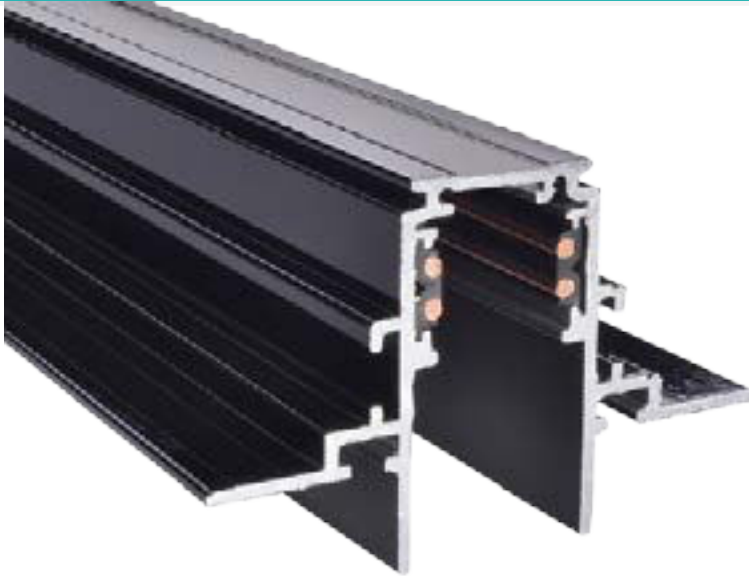

PRO-RN110-W-PT	1M track (1000mm)	Wit	Inbouw trackrail 48V
PRO-RN110-B-PT	1M track (1000mm)	Zwart	
PRO-RN120-W-PT	2M track (2000mm)	Wit	Inbouw trackrail 48V
PRO-RN120-B-PT	2M track (2000mm)	Zwart	
PRO-RN130-W-PT	3M track (3000mm)	Wit	Inbouw trackrail 48V
PRO-RN130-B-PT	3M track (3000mm)	Zwart	