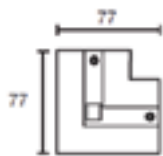

L-VERBINDING COVER

PRO-R435-W ☐
PRO-R435-B ☒