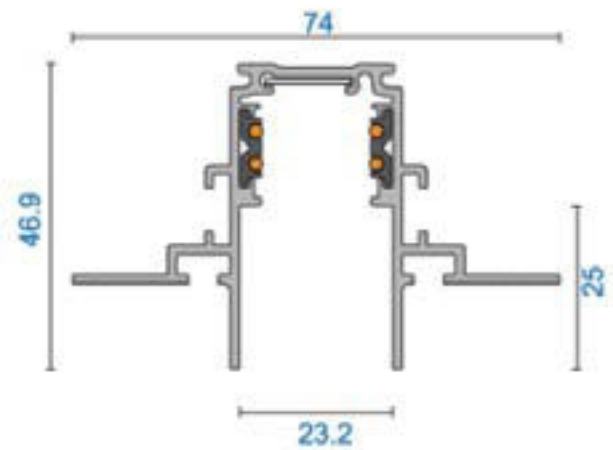

TECHNISCHE VERLICHTING

48V TRACKSysteem

TRACKRAIL INBOUW

PRO-RN110-W-PT	1M track (1000mm)	Wit	Inbouw trackrail 48V
PRO-RN110-B-PT	1M track (1000mm)	Zwart	
PRO-RN120-W-PT	2M track (2000mm)	Wit	Inbouw trackrail 48V
PRO-RN120-B-PT	2M track (2000mm)	Zwart	
PRO-RN130-W-PT	3M track (3000mm)	Wit	Inbouw trackrail 48V
PRO-RN130-B-PT	3M track (3000mm)	Zwart	

Bij 3m trackrails wordt een extra lengtetoeslag toegekend, omwille van het transport.

CONNECTING DIAGRAM

Low voltage single circuit DALI

48V 15A Max.