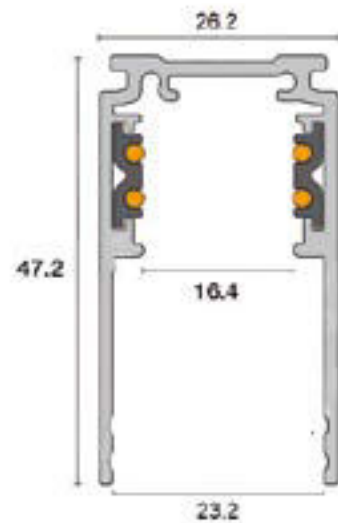

PRO-DN110-W-PT	1M track (1000mm)	Wit	Opbouw hoog trackrail 48V
PRO-DN110-B-PT	1M track (1000mm)	Zwart	
PRO-DN120-W-PT	2M track (2000mm)	Wit	Opbouw hoog trackrail 48V
PRO-DN120-B-PT	2M track (2000mm)	Zwart	
PRO-DN130-W-PT	3M track (3000mm)	Wit	Opbouw hoog trackrail 48V
PRO-DN130-B-PT	3M track (3000mm)	Zwart	