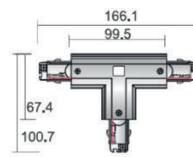

T-VERBINDING - NUL BINNENKANT

PRO-0436 R2-W ☐ rechts
PRO-0436 R2-B ☒ rechts

PRO-D636 R1-W ☐ DALI rechts
PRO-D636 R1-B ☒ DALI rechts