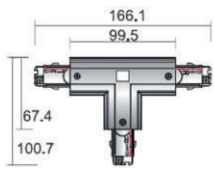

PRO-0436 L2-W links
PRO-0436 L2-B links

PRO-D636 L1-W DALI links
PRO-D636 L1-B DALI links

TECHNISCHE VERLICHTING

3-FASE TRACKRAILSYSTEEM

TOEBEHOREN

T-VERBINDING - NUL BUITENKANT

PRO-0436 L1-W links
PRO-0436 L1-B links